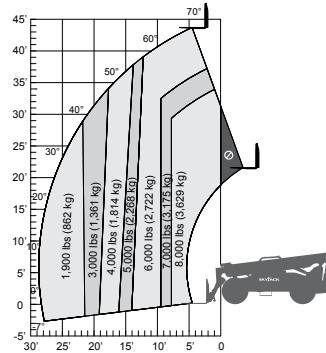

5,500 lbs
(2,495 kg)

19' 1"
(5.82m)

4,400 lbs
(1,996 kg)

SJ519 TH

11' 3"
(3.44 m)

2,000 lbs
(907 kg)

6' 4"
(1.93 m)

SJ519 TH

5' 11.5"
(1.81 m)

13' 5"
(4.09 m)

15 mph
(24 km/h)

10,600 lbs
(4,808 kg)

SJ643 TH SJ843 TH

SJ643 TH

SJ843 TH

	kg/lb		kg/lb
SJ643 TH	6,000 lbs (2,722 kg)	43' 4" (13.21 m)	6,000 lbs (2,722 kg)
SJ843 TH	8,000 lbs (3,629 kg)	43' 4" (13.21 m)	6,000 lbs (2,722 kg)

SJ643 TH	28' 7" (8.71 m)	1,000 lbs (454 kg)	7' 11" (2.41 m)
SJ843 TH	28' 7" (8.71 m)	1,900 lbs (862 kg)	7' 11" (2.41 m)

			MPH KM/H	kg/lb
SJ643 TH	8' 6" (2.59 m)	19' 6" (5.94 m)	13.8 mph (22.2 km/h)	20,706 lbs (9,392 kg)
SJ843 TH	8' 6" (2.59 m)	19' 6" (5.94 m)	13.8 mph (22.2 km/h)	23,006 lbs (10,435 kg)