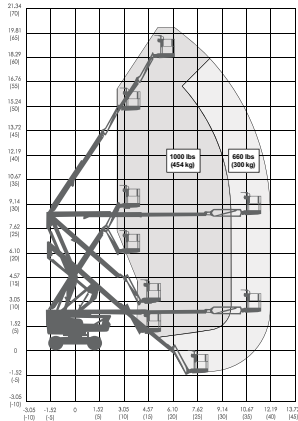

6' 9"
(2.06 m)

SJ45 AJ+

7' 6"
(2.29 m)

19' 8"
(6.00 m)

170°

355° NC

SJ45 AJ+

+70°/-75°

2.5 mph
(4.0 km/h)

11,190 lbs
(5,075 kg)

40%

660 lbs
(300 kg)

SJ60 AJ+

SJ60 AJ+

SJ60 AJ+

66' (20.11 m)
60' (18.29 m)

37' 11"
(11.56 m)

27' 2"
(8.31 m)

8' 4"
(2.54 m)

SJ60 AJ+

8'
(2.44 m)

28' 2"
(8.59 m)

170°

360°