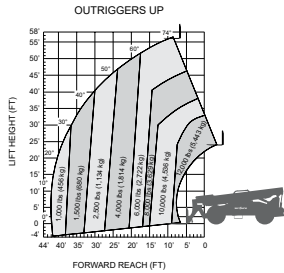

SJ1256 THS

SJ1256 THS

12,000 lbs
(5,443 kg)

56' 3"
(17.14 m)

6,000 lbs (2,722 kg)
7,000 lbs (3,175 kg)*

SJ1256 THS

42' 4"
(12.90 m)

1,000 lbs (454 kg)
3,500 lbs (1,588 kg)*

8' 6"
(2.59 m)

SJ1256 THS

SJ1256 THS

8' 6"
(2.59 m)

23' 1"
(7.03 m)

15 mph
(24 km/h)

36,625 lbs
(16,613 kg)