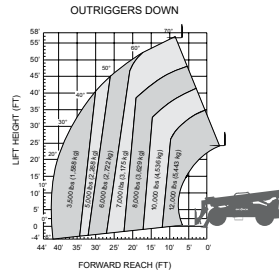

SJ1256 THS*

SJ1256 THS

8' 6"
(2.59 m)

23' 1"
(7.03 m)

15 mph
(24 km/h)

36,625 lbs
(16,613 kg)