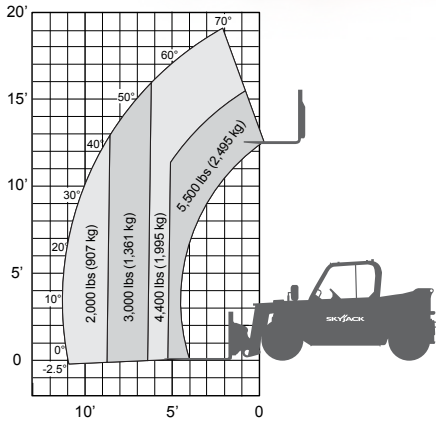

SJ519 TH

SJ519 TH

SJ519 TH

5,500 lbs
(2,495 kg)

19' 1"
(5.82m)

4,400 lbs
(1,996 kg)

SJ519 TH

11' 3"
(3.44 m)

2,000 lbs
(907 kg)

6' 4"
(1.93 m)

SJ519 TH

5' 11.5"
(1.81 m)

13' 5"
(4.09 m)

15 mph
(24 km/h)

10,600 lbs
(4,808 kg)