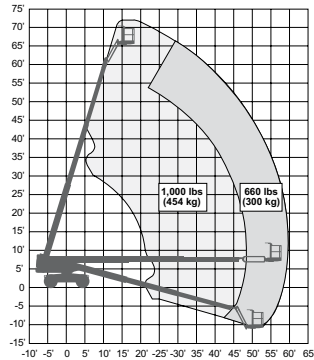

39' 8.25"
(12.10 m)

7' 10.5"
(2.40 m)

7' 6"
(2.29 m)

SJ40 T+

25' 4.25"
(7.73 m)

170°

360°

-

SJ45 T+

28' 11.5"
(8.83 m)

170°

360°

+65°/-60°

SJ40 T+

2.5 mph
(4.0 km/h)

14,805 lbs
(6,715 kg)

40%

750 / 1,000 lbs
(340 / 454 kg)

SJ45 T+

2.5 mph
(4.0 km/h)

15,780 lbs
(7,160 kg)

40%

660 / 1,000 lbs
(300 / 454 kg)

SJ61/66 T+

SJ61 T+

SJ66 T+

SJ61 T+

67' 8" (20.62 M)
61' 8" (18.80 M)

51' 3" (15.62 m)

8' 6" (2.59 m)

8' (2.44 m)

SJ66 T+