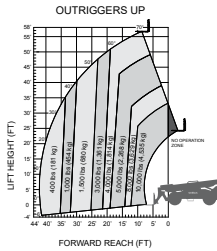

SJ1044 TH SJ1056 TH

SJ1044 TH

10,000 lbs
(4,535 kg)

44' 3"
(13.49 m)

7,000 lbs
(3,175 kg)

SJ1056 TH

10,000 lbs
(4,535 kg)

56' 3"
(17.14 m)

4,000 lbs (1,814 kg)
6,000 lbs (2,722 kg)*

SJ1044 TH

29' 4"
(8.94 m)

1,800 lbs
(816 kg)

8' 1"
(2.47 m)

SJ1056 TH

42' 2"
(12.85 m)

400 lbs (181 kg)
3,000 lbs (1,361 kg)*

8' 1"
(2.47 m)

SJ1056 TH

SJ1044 TH

8' 6"
(2.59 m)

21' 2"
(6.45 m)

15 mph
(24 km/h)

28,226 lbs
(12,803 kg)

SJ1056 TH

8' 6"
(2.59 m)

22' 2"
(6.75 m)

15 mph
(24 km/h)

33,336 lbs
(15,121 kg)