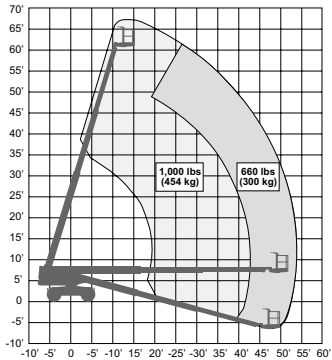

SJ45 T+

28' 11.5"
(8.83 m)

170°

360°

+65°/-60°

SJ40 T+

2.5 mph
(4.0 km/h)

14,805 lbs
(6,715 kg)

40%

750 / 1,000 lbs
(340 / 454 kg)

SJ45 T+

2.5 mph
(4.0 km/h)

15,780 lbs
(7,160 kg)

40%

660 / 1,000 lbs
(300 / 454 kg)

SJ61/66 T+

SJ61 T+

SJ66 T+

SJ61 T+

67' 8" (20.62 M)
61' 8" (18.80 M)

51' 3" (15.62 m)

8' 6" (2.59 m)

8' (2.44 m)

SJ66 T+

72' 3" (22.02 m)
66' 3" (20.19 m)

57' 0.25 (17.38 m)

8' 6" (2.59 m)

8' (2.44 m)

SJ61 T+

30' 3.75" (9.24 m)

170°

360°