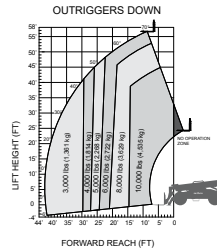

SJ1056 TH*

SJ1044 TH

8' 6"
(2.59 m)

21' 2"
(6.45 m)

15 mph
(24 km/h)

28,226 lbs
(12,803 kg)

SJ1056 TH

8' 6"
(2.59 m)

22' 2"
(6.75 m)

15 mph
(24 km/h)

33,336 lbs
(15,121 kg)