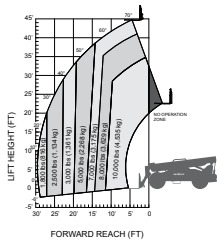

SJ1044 TH SJ1056 TH

SJ1044 TH

10,000 lbs
(4,535 kg)

44' 3"
(13.49 m)

7,000 lbs
(3,175 kg)

SJ1056 TH

10,000 lbs
(4,535 kg)

56' 3"
(17.14 m)

4,000 lbs (1,814 kg)
6,000 lbs (2,722 kg)*

SJ1044 TH

29' 4"
(8.94 m)

1,800 lbs
(816 kg)

8' 1"
(2.47 m)

SJ1056 TH

42' 2"
(12.85 m)

400 lbs (181 kg)
3,000 lbs (1,361 kg)*

8' 1"
(2.47 m)

SJ1044 TH

SJ1044 TH

8' 6"
(2.59 m)

21' 2"
(6.45 m)

15 mph
(24 km/h)

28,226 lbs
(12,803 kg)

SJ1056 TH

8' 6"
(2.59 m)

22' 2"
(6.75 m)

15 mph
(24 km/h)

33,336 lbs
(15,121 kg)