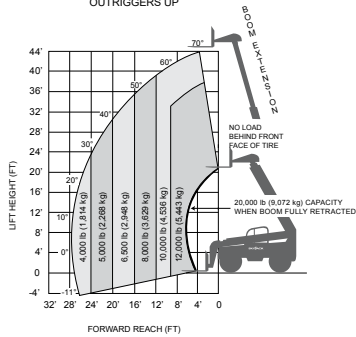

20,000 lbs
(9,072 kg)

44' 10"
(13.67 m)

10,000 lbs (4,536 kg)
12,000 lbs (5,443 kg)*

ZB2044

27' 5"
(8.36 m)

4,000 lbs (1,814 kg)
7,000 lbs (3,175 kg)*

9'
(2.74 m)

OUTRIGGERS UP

ZB2044

OUTRIGGERS DOWN

ZB2044*

ZB2044

8' 6"
(2.59 m)

20' 3"
(6.17 m)

20.5 mph
(33 km/h)

45,000 lbs
(20,412 kg)