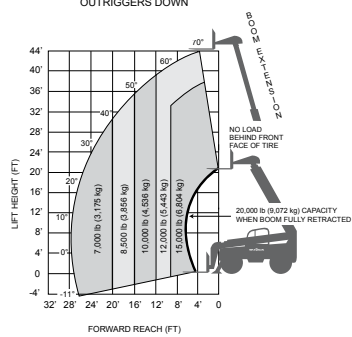

20,000 lbs
(9,072 kg)

44' 10"
(13.67 m)

10,000 lbs (4,536 kg)
12,000 lbs (5,443 kg)*

ZB2044

27' 5"
(8.36 m)

4,000 lbs (1,814 kg)
7,000 lbs (3,175 kg)*

9'
(2.74 m)

OUTRIGGERS UP

ZB2044

OUTRIGGERS DOWN

ZB2044*

ZB2044

8' 6"
(2.59 m)

20' 3"
(6.17 m)

20.5 mph
(33 km/h)

45,000 lbs
(20,412 kg)