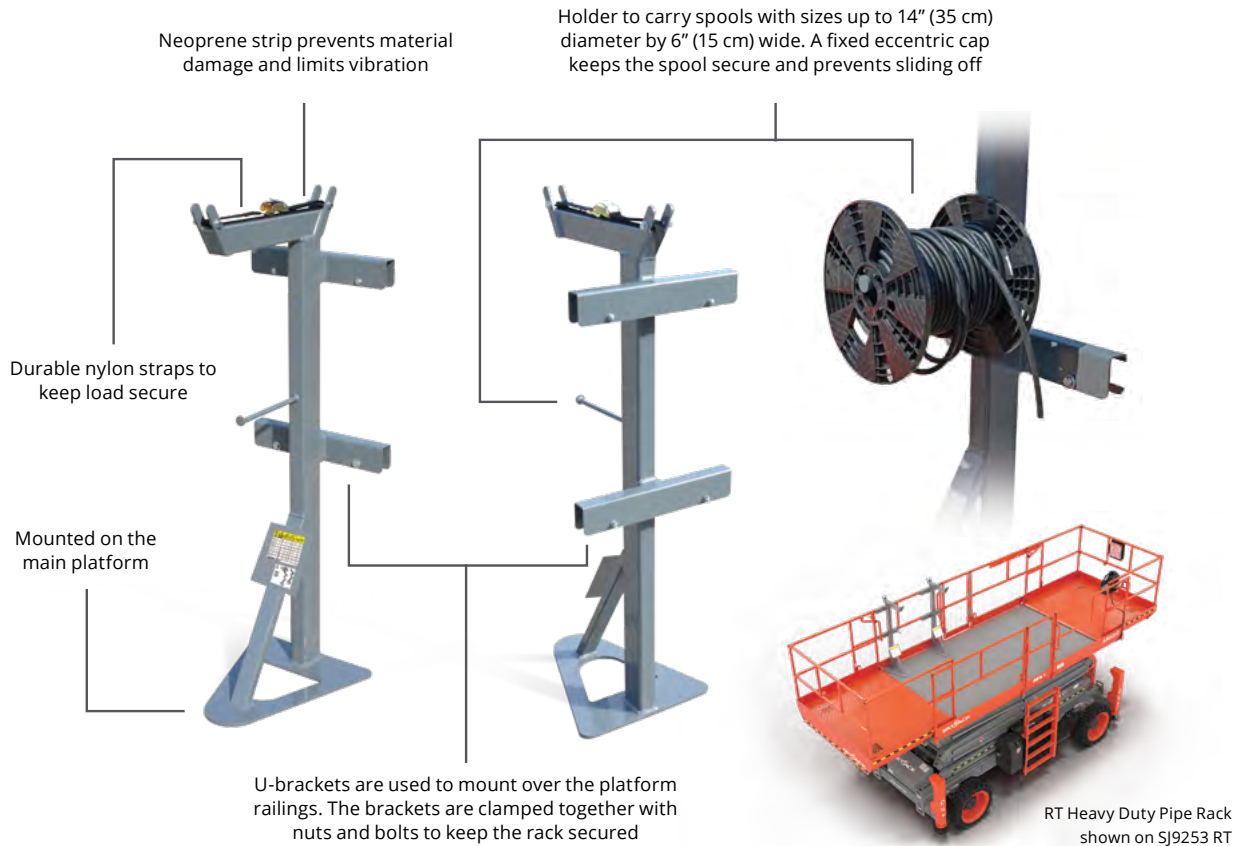

RT HEAVY DUTY PIPE RACK

The heavy duty pipe rack is designed to meet the job site requirements of various applications like HVAC, plumbing and fire sprinkler installation.

- Adjustable nylon strap to secure loads
- Rated work load up to 860 lb (390 kg)
- Maximum pipe diameter of 16" (40 cm)
- Electrician's spool holder equipped on each stand
- Spool holder accommodates 14" diameter by 6" wide (35 cm x 15 cm) cable

KEY FEATURES

Use only on listed models															
ROUGH TERRAIN SCISSOR LIFTS															
Model	SJ6826 RT	SJ6832 RT	SJ6826 RT	SJ6832 RT	SJ6832 RTE	SJ7127 RT	SJ7135 RT	SJ8831 RT SJ8841 RT	SJ9250 RT	SJ9233 RT	SJ9243 RT	SJ9253 RT	SJ9664 RT		
Serial number range	37000001+		A200000001+		37300001+		340000+ 34000001+		36952+ 36 000 001+ 42029+ 40 000 001+		50000+ 50 000 001+		A202000001+		203000001+
Rated load on pipe rack	700 lb (318 kg)	350 lb (159 kg)	452 lb (205 kg)		350 lb (159 kg)	800 lb (363 kg)	400 lb (181 kg)	700 lb (318 kg)	386 lb (850 kg)	390 lb (860 kg)		661 lb (300kg)			
Total rated work load including load on pipe rack	1250 lb (567 kg) 1 Person	900 lb (408 kg) 1 Person	1250 lb (567 kg) 2 Persons	1000 lb (454 kg) 2 Persons	900 lb (408 kg) 1 Person	1500 lb (680 kg) 2 Persons	1000 lb (454 kg) 2 Persons	1200 lb (544 kg) 2 Persons	1350 lb (612 kg) 2 Persons	2750 lb (1247 kg) 2 Persons	2000 lb (907 kg) 2 Persons	1500 lb (681 kg) 2 Persons	1130 lb (513 kg) 2 Persons		
Maximum wind speed	28 mph (12.5 m/s)														

Please note: Standard lead times may be increased when optional equipment is added, consult factory
 Capacities and machine weights may differ when options are added
Overall weight of pipe rack (unloaded) 114 lb (51.7 kg)
 Maximum allowable pipe length is 20' (6.10 m) by 16" (40 cm) diameter